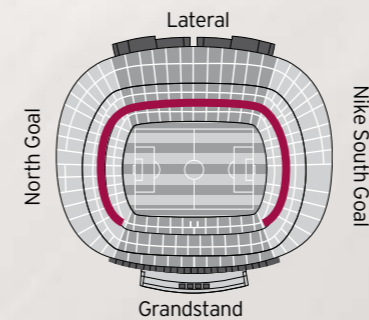

Location: 1st Tier lateral zone.

Capacity: 6, 7, 10, 12, 15 or 16 seats.

VIP Lounge: Avantllojja Lateral.

2nd Tier Boxes

These were the first boxes in the stadium to be built according to the “sky box” design. They are located in the rear part of the 2nd Tier along the whole lateral zone from goal to goal. They have separate direct access and a spectacular view of the pitch and tiers on account of their raised position.

Location: Grandstand 1st Tier.

VIP Lounge: Avantllotja Presidencial.

Palladium Seats

Covered seating in the Tribuna at the Camp Nou with an excellent panoramic view of the pitch and the stands.

Location: Grandstand 3rd Tier.

VIP Lounge: Roma 2009.

Silver Seats

These seats, which are located in the lateral zone and behind the goal and provide an exceptional view of the match because of their proximity to the pitch and raised position.

Location: Lateral zone, 2nd tier Nike South Goal or 2nd Tier North Goal.

VIP Lounge: Avantllotja Lateral or Mediapro, depending on their location.

VIP Lounges

The club provides a total of 4 VIP Lounges so that your company's guests may experience all the thrills in a totally exclusive atmosphere. An ideal setting with intense symbolism from which to enjoy the match from an hour before it starts to an hour after it has ended.