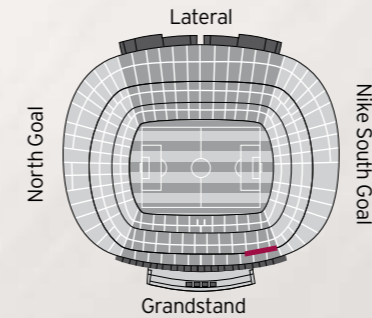

Location: Grandstand 2nd Tier.

VIP Lounge: Roma '09.

Row 0 Grandstand

Seats located by the front balcony of the 2nd Tier of the Grandstand, flanking the row featuring the chairman's seat. They provide an exceptional view of the match because of their proximity to the pitch.

Location: Grandstand 2nd Tier.

VIP Lounge: Avantlletja Presidencial.

- Noves Lotges
- Row 0 Grandstand

Gold Seats-Honor Boxes

⚽ Camp Nou's most comfortable seats have a central location, in the lateral zones and behind the players bench area. They offer a unique experience of proximity to play, an intense experience of the match, and a view of everything happening in the bench zone.

Location: Grandstand 1st Tier.

VIP Lounge: Avantllotja Presidencial.

Palladium Seats

Covered seating in the Tribuna at the Camp Nou with an excellent panoramic view of the pitch and the stands.

Location: Grandstand 3rd Tier.

VIP Lounge: Roma 2009.

Silver Seats

These seats, which are located in the lateral zone and behind the goal and provide an exceptional view of the match because of their proximity to the pitch and raised position.