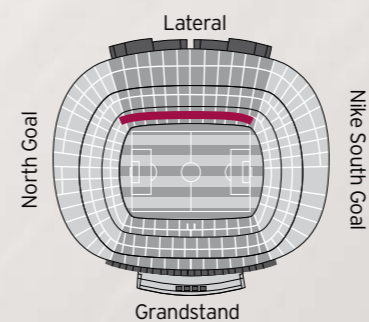

- “Noves Llotges de Tribuna” Boxes
- Lateral Boxes
- 2nd Tier Boxes

"Noves Llotges de Tribuna" Boxes

⦿ Camp Nou's most exclusive boxes are in the upper zone of the main grandstand. The welcome desk for Business Club members is located next to gate 19, which leads to the spacious VIP Lounge from which the boxes are accessed directly.

Location: Grandstand 2nd Tier.

Capacity: 7, 11, 12 or 14 seats.

VIP Lounge: Roma '09.

Lateral Boxes

These boxes have a more traditional design, are characterised by their proximity to the pitch and are located at the back of the 1st Tier of the lateral zone. After passing through Gate 68, Business Club members directly enter the VIP Lounge from which they have convenient access to the boxes.

Location: 1st Tier lateral zone.

Capacity: 6, 7, 10, 12, 15 or 16 seats.

VIP Lounge: Avantllojja Lateral.

2nd Tier Boxes

These were the first boxes in the stadium to be built according to the “sky box” design. They are located in the rear part of the 2nd Tier along the whole lateral zone from goal to goal. They have separate direct access and a spectacular view of the pitch and tiers on account of their raised position.

Location: 2nd Tier Lateral and Goal zones.

Capacity: 14 or 16 seats.

VIP Seats

Top-level thrills

⚽ Camp Nou provides different comfortable seat options that may be acquired in packages (4 seats or more). All are raised sites for an optimum view of play and an exceptional panorama of the majesty of Camp Nou. They include access to the nearest of the four VIP lounges with continuous catering and bar service.