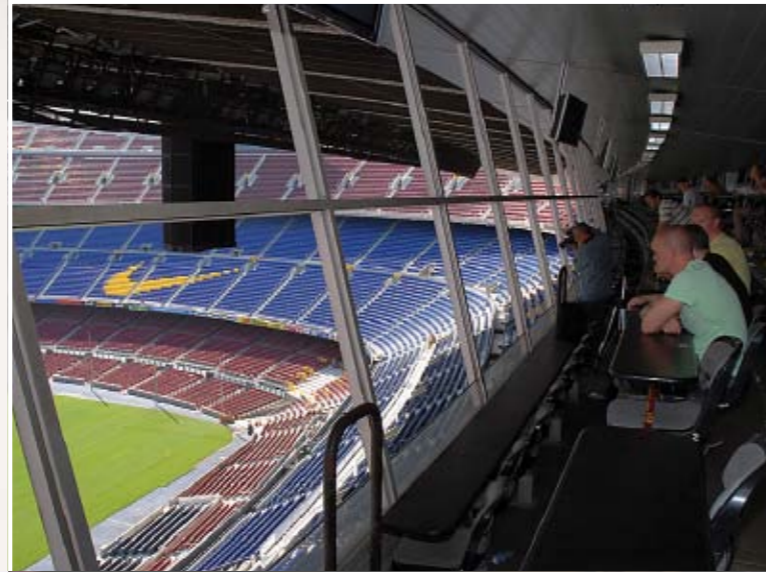

Location

Services with a Barça touch

- Tour of the Museum and the Installations
- Group photo on the pitch
- Talks from former players
- Use of the video scoreboard
- Use of the 1st team bus
- FCB Merchandising

Access and access doors

Car access

Camp Nou access doors

VIP Palau access doors