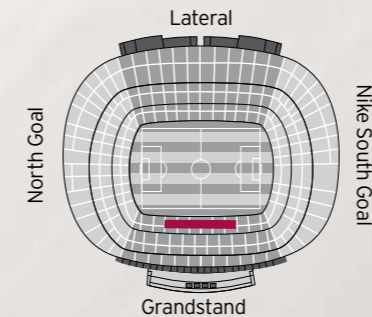

Location: Grandstand 2nd Tier.

VIP Lounge: Roma '09.

Row 0 Grandstand

Seats located by the front balcony of the 2nd Tier of the Grandstand, flanking the row featuring the chairman's seat. They provide an exceptional view of the match because of their proximity to the pitch.

Location: Grandstand 2nd Tier.

VIP Lounge: Avantlletja Presidencial.

- Noves Lotges
- Row 0 Grandstand

Gold Seats-Honor Boxes

⚽ Camp Nou's most comfortable seats have a central location, in the lateral zones and behind the players bench area. They offer a unique experience of proximity to play, an intense experience of the match, and a view of everything happening in the bench zone.

Location: Grandstand 1st Tier.

VIP Lounge: Avantllotja Presidencial.

Palladium Seats

Covered seating in the Tribuna at the Camp Nou with an excellent panoramic view of the pitch and the stands.

Location: Grandstand 3rd Tier.

VIP Lounge: Roma 2009.

Silver Seats

These seats, which are located in the lateral zone and behind the goal and provide an exceptional view of the match because of their proximity to the pitch and raised position.