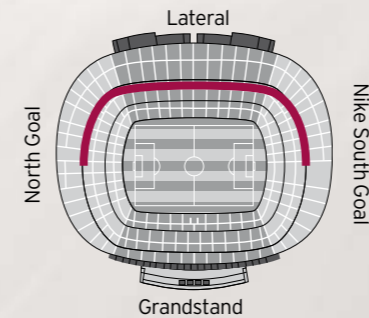

Location: Grandstand 2nd Tier.

Capacity: 7, 11, 12 or 14 seats.

VIP Lounge: Roma '09.

Lateral Boxes

These boxes have a more traditional design, are characterised by their proximity to the pitch and are located at the back of the 1st Tier of the lateral zone. After passing through Gate 68, Business Club members directly enter the VIP Lounge from which they have convenient access to the boxes.

Location: 1st Tier lateral zone.

Capacity: 6, 7, 10, 12, 15 or 16 seats.

VIP Lounge: Avantllojja Lateral.

2nd Tier Boxes

These were the first boxes in the stadium to be built according to the “sky box” design. They are located in the rear part of the 2nd Tier along the whole lateral zone from goal to goal. They have separate direct access and a spectacular view of the pitch and tiers on account of their raised position.

Location: 2nd Tier Lateral and Goal zones.

Capacity: 14 or 16 seats.

VIP Seats

Top-level thrills

⚽ Camp Nou provides different comfortable seat options that may be acquired in packages (4 seats or more). All are raised sites for an optimum view of play and an exceptional panorama of the majesty of Camp Nou. They include access to the nearest of the four VIP lounges with continuous catering and bar service.