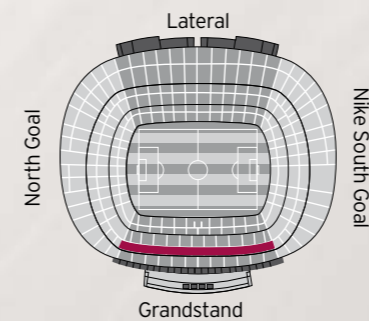

- “Noves Llotges de Tribuna” Boxes
- Lateral Boxes
- 2nd Tier Boxes

"Noves Llotges de Tribuna" Boxes

⦿ Camp Nou's most exclusive boxes are in the upper zone of the main grandstand. The welcome desk for Business Club members is located next to gate 19, which leads to the spacious VIP Lounge from which the boxes are accessed directly.

Location: Grandstand 2nd Tier.

Capacity: 7, 11, 12 or 14 seats.

VIP Lounge: Roma '09.

Lateral Boxes

These boxes have a more traditional design, are characterised by their proximity to the pitch and are located at the back of the 1st Tier of the lateral zone. After passing through Gate 68, Business Club members directly enter the VIP Lounge from which they have convenient access to the boxes.

Location: 1st Tier lateral zone.

Capacity: 6, 7, 10, 12, 15 or 16 seats.

VIP Lounge: Avantllojja Lateral.

2nd Tier Boxes

These were the first boxes in the stadium to be built according to the “sky box” design. They are located in the rear part of the 2nd Tier along the whole lateral zone from goal to goal. They have separate direct access and a spectacular view of the pitch and tiers on account of their raised position.

Location: 2nd Tier Lateral and Goal zones.

Capacity: 14 or 16 seats.

VIP Seats

Top-level thrills

⚽ Camp Nou provides different comfortable seat options that may be acquired in packages (4 seats or more). All are raised sites for an optimum view of play and an exceptional panorama of the majesty of Camp Nou. They include access to the nearest of the four VIP lounges with continuous catering and bar service.