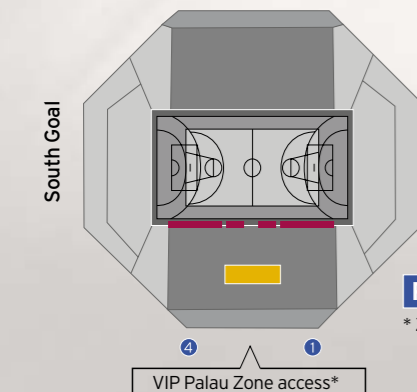

VIP Palau Zone

Feel the thrill of the match

- Tickets to all ACB League and Euroleague matches.
- Special seats in courtside boxes or in the Presidential Box.
- Issue of statistics during the match.
- Access to the Presidential Box VIP Lounge.
- Plasma TV screens, catering and drinks service before, during and at the end of the match and hostess service.
- Company logo on seats and tickets.

Feel the thrill of the Club

- Annual Business Club event.
- Subscription to the Club magazine.
- Preferential purchase of additional tickets for the Palau and for finals.

- Palau Box
- Courtside Boxes

P Free Parking within the premises by access 7.
* Zona Presidential exclusive access. Between doors 1 and 4.