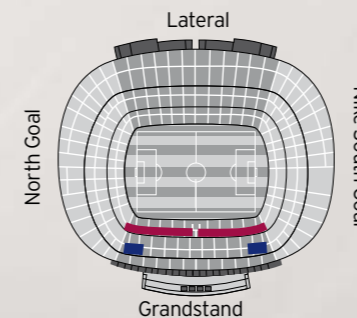

Location: 1st Tier lateral zone.

Capacity: 6, 7, 10, 12, 15 or 16 seats.

VIP Lounge: Avantllojja Lateral.

2nd Tier Boxes

These were the first boxes in the stadium to be built according to the “sky box” design. They are located in the rear part of the 2nd Tier along the whole lateral zone from goal to goal. They have separate direct access and a spectacular view of the pitch and tiers on account of their raised position.

Location: 2nd Tier Lateral and Goal zones.

Capacity: 14 or 16 seats.

VIP Seats

Top-level thrills

⚽ Camp Nou provides different comfortable seat options that may be acquired in packages (4 seats or more). All are raised sites for an optimum view of play and an exceptional panorama of the majesty of Camp Nou. They include access to the nearest of the four VIP lounges with continuous catering and bar service.

Location: Grandstand 2nd Tier.

VIP Lounge: Roma '09.

Row 0 Grandstand

Seats located by the front balcony of the 2nd Tier of the Grandstand, flanking the row featuring the chairman's seat. They provide an exceptional view of the match because of their proximity to the pitch.

Location: Grandstand 2nd Tier.

VIP Lounge: Avantlletja Presidencial.

- Noves Lotges
- Row 0 Grandstand

Gold Seats-Honor Boxes

⚽ Camp Nou's most comfortable seats have a central location, in the lateral zones and behind the players bench area. They offer a unique experience of proximity to play, an intense experience of the match, and a view of everything happening in the bench zone.