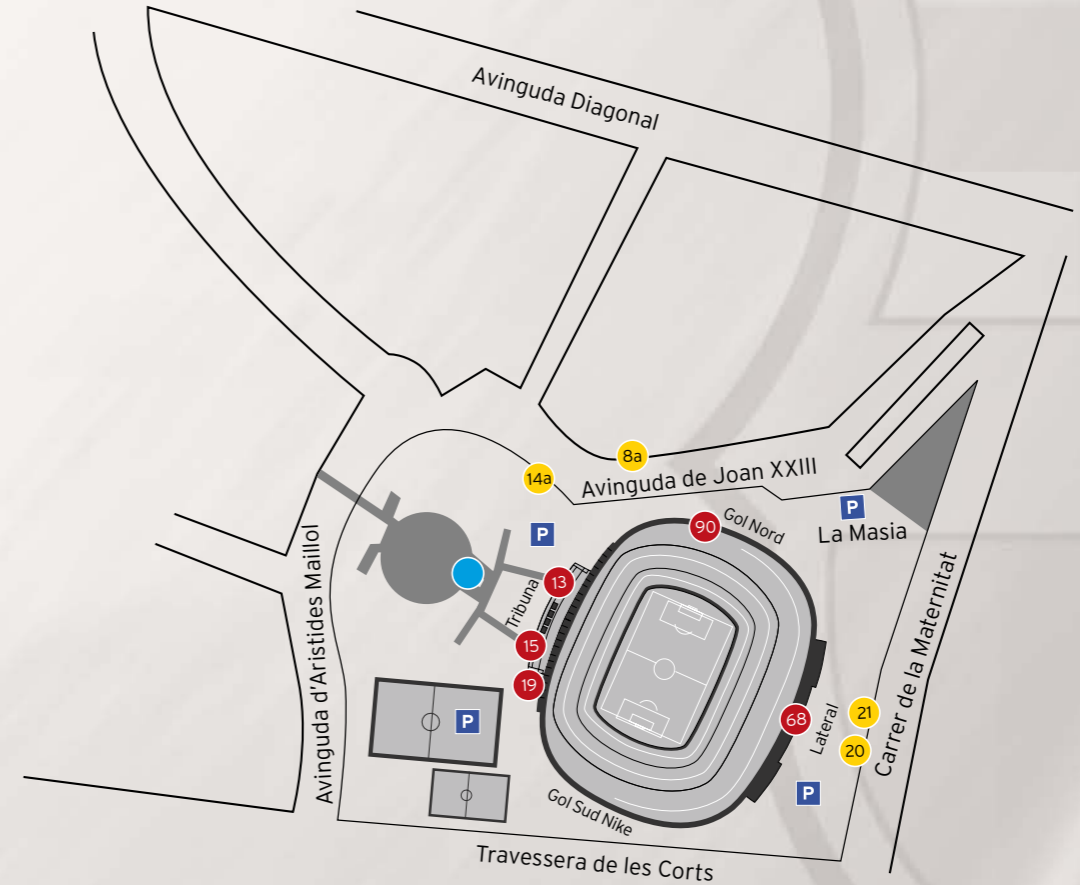

Location

Services with a Barça touch

- Tour of the Museum and the Installations
- Group photo on the pitch
- Talks from former players
- Use of the video scoreboard
- Use of the 1st team bus
- FCB Merchandising

Access and access doors

Car access

Camp Nou access doors

VIP Palau access doors