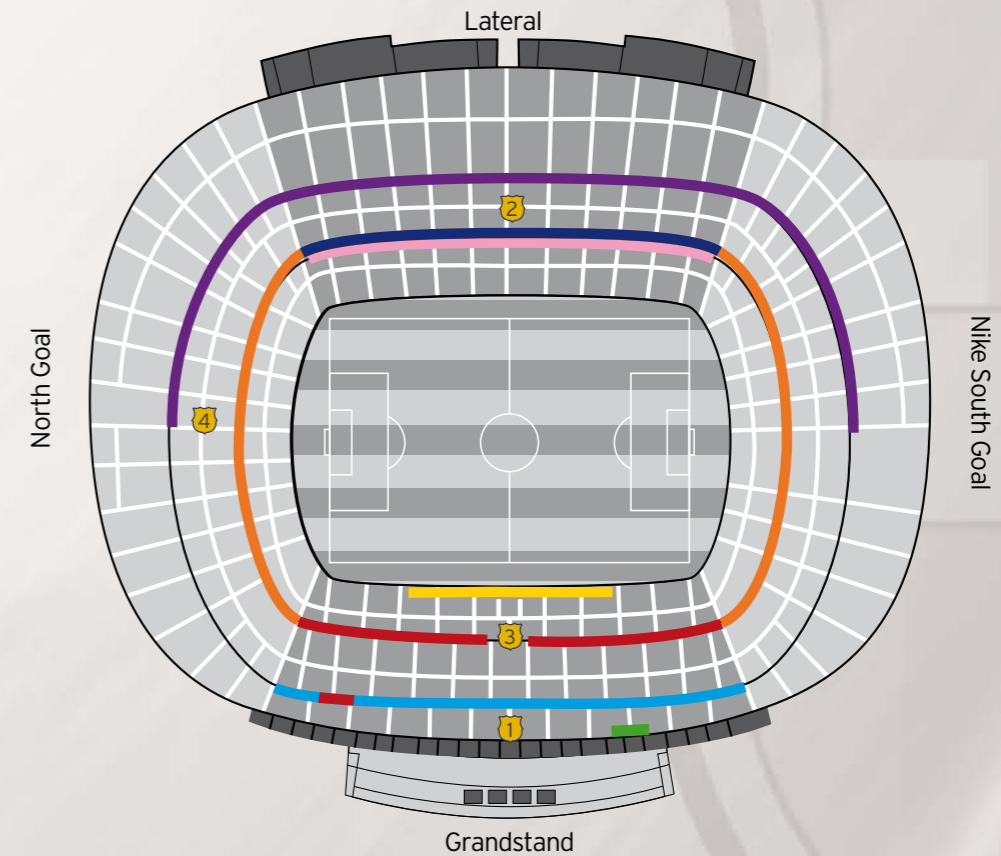

Hospitality Programme

	LOCATION	CAPACITIES	VIP LOUNGE
BOXES			
Noves Llotges de Tribuna	Grandstand 2nd Tier	7, 11, 12 or 14 seats	Roma '09
Lateral Boxes	Lateral 1st Tier	6, 7, 10, 12, 15 or 16 seats	Avantllojta Lateral
2nd Tier Boxes	Lateral and 2nd Tier Goals	14 or 16 seats	-
VIP SEATS			
Platinum			
Noves Llotges Zone	Grandstand 2nd Tier	Minimum 4 seats	Roma '09
Row 0	1st Row Grandstand 2nd Tier	Minimum 4 seats	Avantllojta Presidencial
Gold	Grandstand 1st Tier	Minimum 4 seats	Avantllojta Presidencial
Palladium	Grandstand 3rd Tier	Minimum 5 seats	Roma '09
Silver	1st Row Lateral zone and 2nd tier Goals	Minimum 4 seats	Mediapro or Avantllojta Lateral

Services included in all boxes and VIP seats

- Own parking place within the premises (depending on locations contracted).
- Catering and drink services.

Locations

Boxes

Noves Llotges de Tribuna
Lateral Boxes
2nd Tier Boxes

VIP Seats

Platinum
Gold
Palladium
Silver Lateral
Silver Gol

VIP Lounges

Roma '09
Avantllojta Lateral
Avantllojta Presidencial
Mediapro